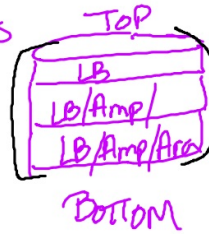

φ200

50mL

φ20

10mL

φ200

150mL

φ200

50mL

Stack of Tape plates

Tape sides

Off Center